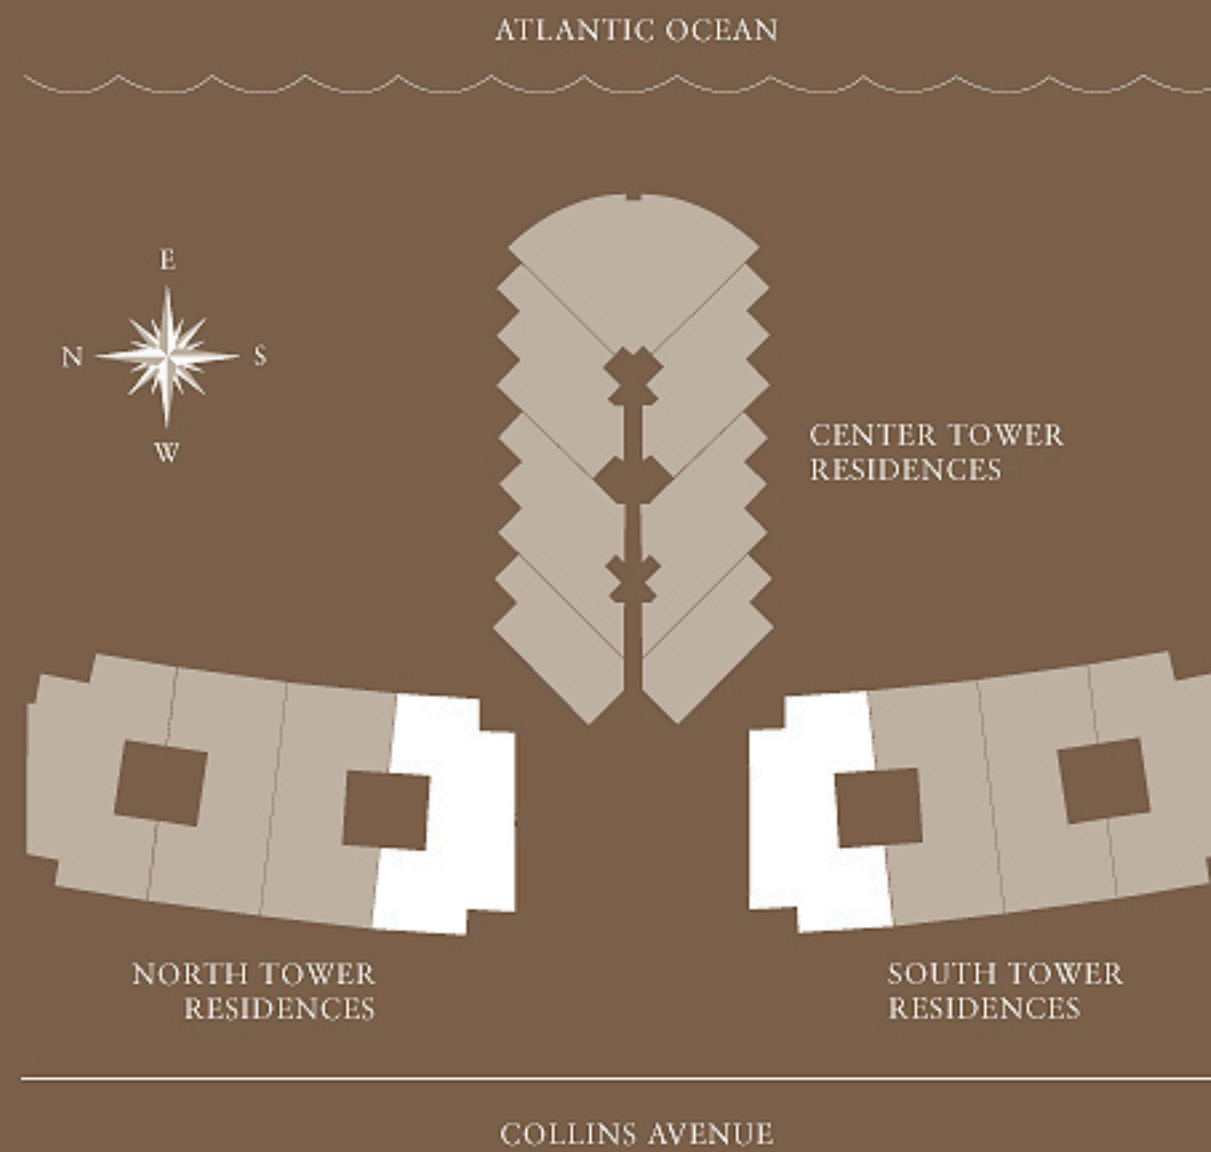

CHELSEA

3 BEDROOMS • 3½ BATHS
PLUS DEN

	TOTAL SQ FT	TOTAL SQ M
RESIDENCE	3,688	342.6
BALCONY	1,049	97.5
TOTAL	4,737	440.1
PAINT TO PAINT RESIDENCE	3,439	319.4

EXTERIOR

- ◆ Expansive private balconies featuring bronze glass railings, large outdoor living areas and breathtaking views
- ◆ Floor-to-ceiling bronze-tinted, impact-resistant glass windows and sliding exterior doors with energy-efficient panes that meet stringent South Florida building codes